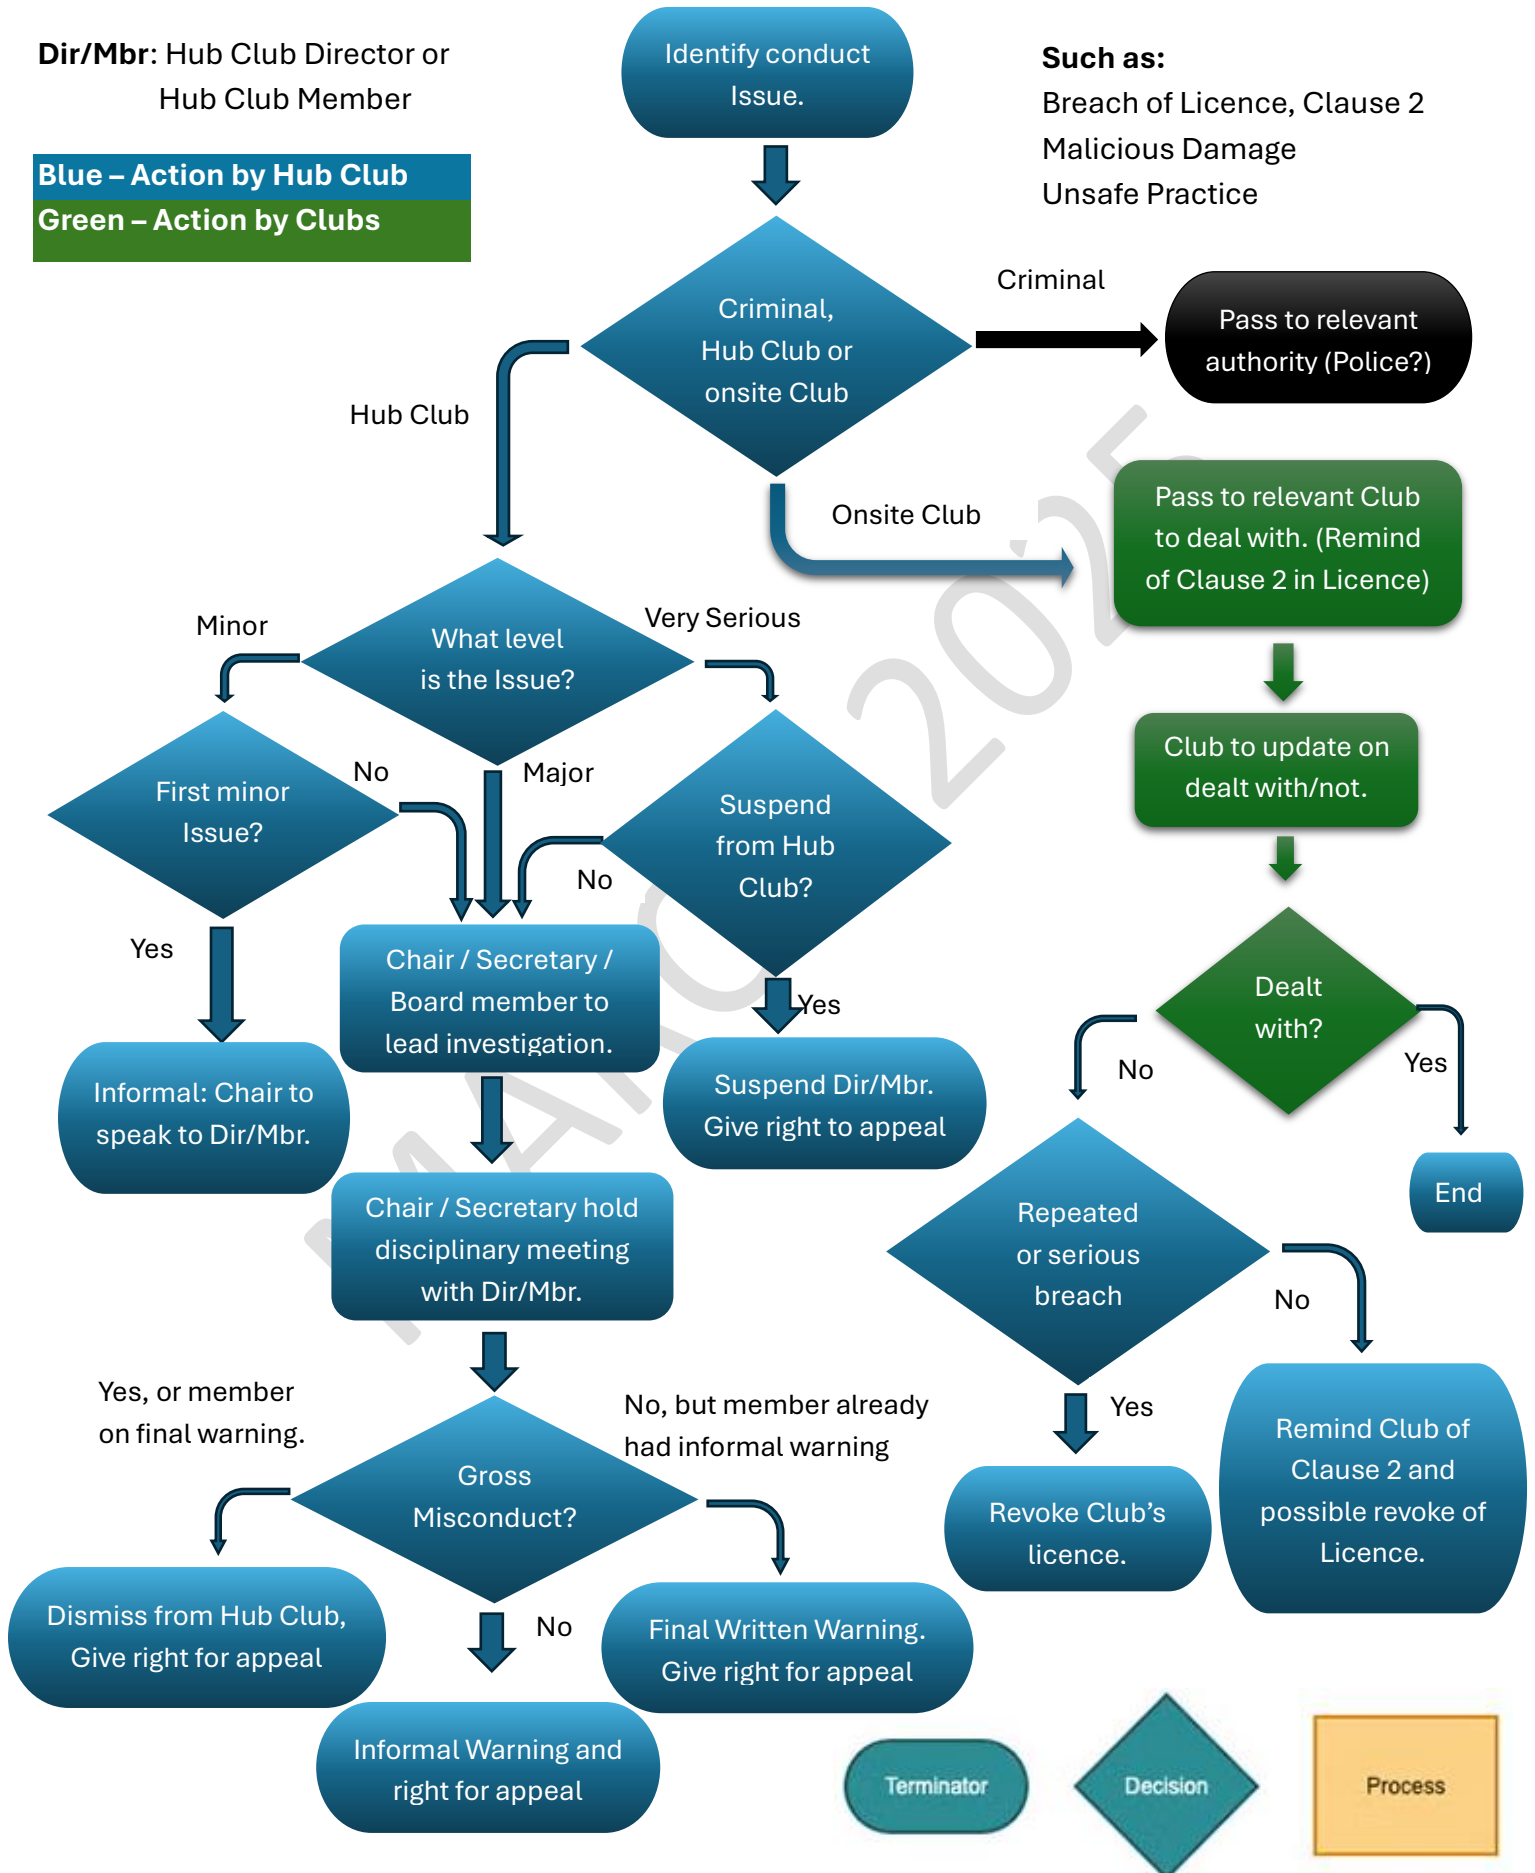

# Weir Quay Community Water-Sports Hub Club Disciplinary Process

Weir Quay Sailing Club

**Dir/Mbr:** Hub Club Director or  
Hub Club Member

**Blue – Action by Hub Club**  
**Green – Action by Clubs**

**Such as:**

Breach of Licence, Clause 2  
Malicious Damage  
Unsafe Practice

Terminator

Decision

Process